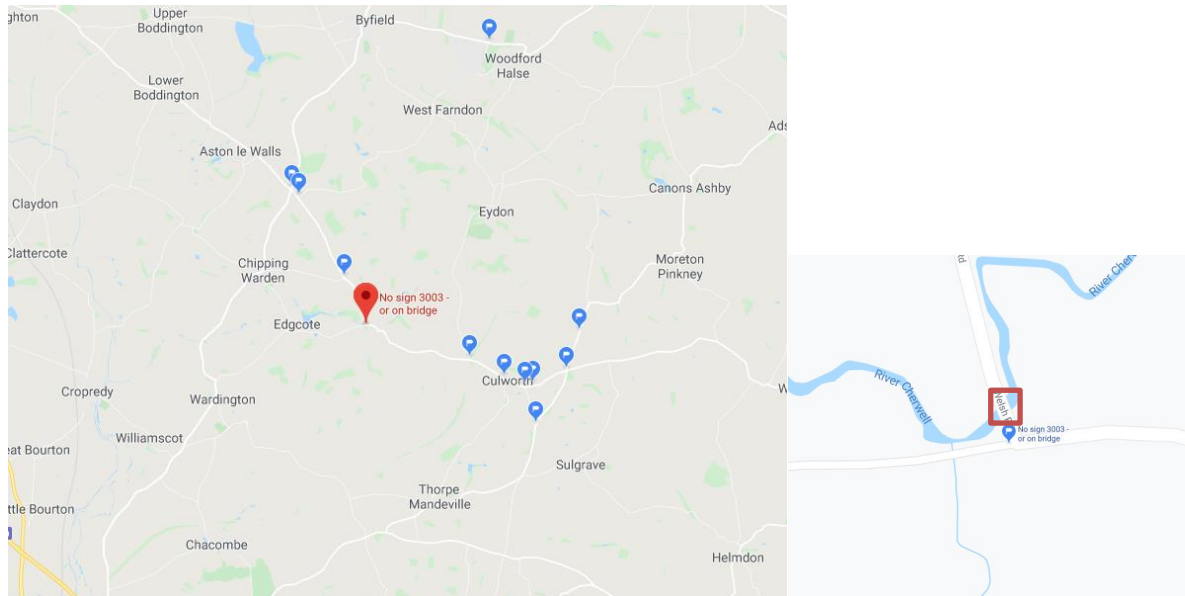

Location Plan

Trafford 3003, Welsh Road, South Northants. Crossing the River Cherwell

Postcode OX17 1AQ

Overall Length 24 m, width 4.82m

Area approx. 115.68m²